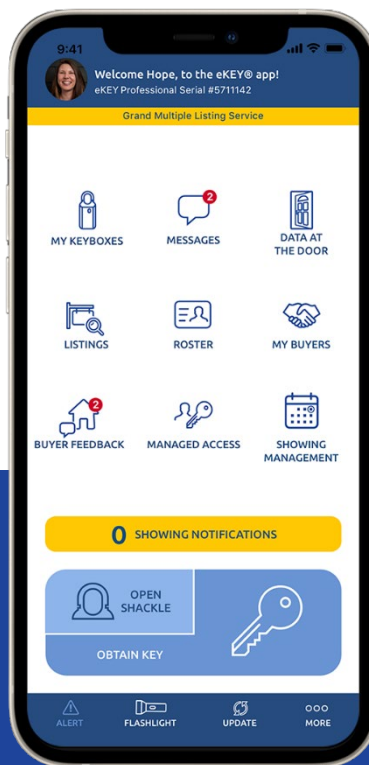

Mid Jersey Association of REALTORS®

New Supra eKEY Features Coming to You Soon

Starting June 12th, your association is providing you with a next-level eKEY app as a complimentary upgrade they've negotiated for their members.

Your fee for eKEY Professional is just $21.84/mo.*

What sets eKEY Pro apart?

- ✓ View and search MLS listings, even when offline.
- ✓ View agent roster with contact information for all agents in your association.
- ✓ Create real-time property notes that are viewable when opening the lockbox.
- ✓ View map and turn-by-turn directions to listings without leaving the app.
- ✓ Access all essentials of the eKEY app to manage lockboxes and access showing information wirelessly.

Unleash the full potential of eKEY Basic with these features you already have:

- ✓ Set access hours for listings, change keybox shackle codes instantly, and keep track of keybox inventory.
- ✓ Get real-time data at the door, including listing photo and current property notes.
- ✓ Use the phone's biometric feature or the Apple Watch® to effortlessly open keyboxes.
- ✓ Receive real-time showing information when showings start and end.

[Click Here to Register for Live Training](#)

[Learn more about eKEY Professional](#)

*Plus applicable tax