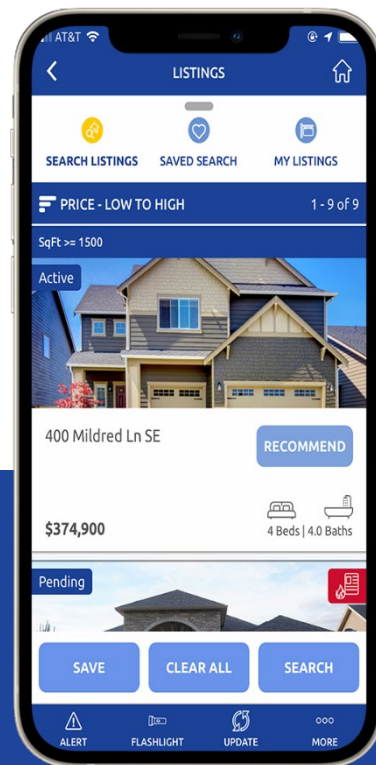

Mid Jersey Association of REALTORS®

New Supra eKEY Features Coming to You Soon

Starting June 12th, your association is providing you with a next-level eKEY app as a complimentary upgrade they've negotiated for their members.

Your fee for eKEY Professional is just $21.84/mo.*

What sets eKEY Pro apart?

- ✓ View and search MLS listings, even when offline.
- ✓ View agent roster with contact information for all agents in your association.
- ✓ Create real-time property notes that are viewable when opening the lockbox.
- ✓ View map and turn-by-turn directions to listings without leaving the app.
- ✓ Access all essentials of the eKEY app to manage lockboxes and access showing information wirelessly.

Unleash the full potential of eKEY Basic with these features you already have:

- ✓ Set access hours for listings, change keybox shackle codes instantly, and keep track of keybox inventory.
- ✓ Get real-time data at the door, including listing photo and current property notes.
- ✓ Use the phone's biometric feature or the Apple Watch® to effortlessly open keyboxes.
- ✓ Receive real-time showing information when showings start and end.

[Click Here to Register for Live Training](#)

[Learn more about eKEY Professional](#)

*Plus applicable tax